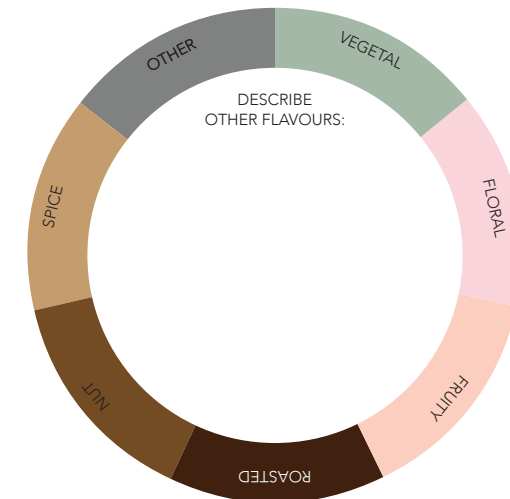

# VANILLA BEIGE

## CHOCOLATE TASTING SHEET

CHOCOLATIER: \_\_\_\_\_ % COCOA: \_\_\_\_\_

NAME OF CHOCOLATE BAR: \_\_\_\_\_

ORIGIN: \_\_\_\_\_ PRICE: \_\_\_\_\_

RATING: \_\_\_\_\_

COLOUR:

SNAP:

MOUTHFEEL/TEXTURE:

OTHER NOTES: \_\_\_\_\_

FLAVOUR NOTES:

DESCRIPTIVE WORDS: Mushroom • Raw Coffee • Green Tomatoes • Truffles • Wood • Flowery • Jasmine • Orange Blossom • Rose • Apricot Preserves • Currant Preserves • Red Berries • Orange • Dried Fruit • Dried Plums • Dried Bananas • Wild Berries • Almonds • Cocoa • Caramelized Sugar • Caramel • Marzipan • Espresso/Coffee • Black Tea • Cashews • Almonds • Hazelnut • Macadamia • Liquorice • Cloves • Cinnamon • Oriental Spices • Vanilla • Beeswax • Honey • Bread • Cream/Milk • Butter • Tobacco