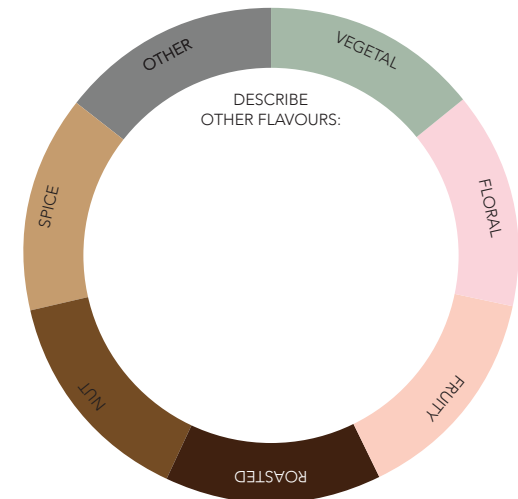

# VANILLA BEIGE

## CHOCOLATE TASTING SHEET

CHOCOLATIER: \_\_\_\_\_ % COCOA: \_\_\_\_\_

NAME OF CHOCOLATE BAR: \_\_\_\_\_

ORIGIN: \_\_\_\_\_ PRICE: \_\_\_\_\_

RATING: \_\_\_\_\_

COLOUR:

SNAP:

MOUTHFEEL/TEXTURE:

OTHER NOTES: \_\_\_\_\_

FLAVOUR NOTES:

DESCRIPTIVE WORDS: Mushroom • Raw Coffee • Green Tomatoes • Truffles • Wood • Flowery • Jasmine • Orange Blossom • Rose • Apricot Preserves • Currant Preserves • Red Berries • Orange • Dried Fruit • Dried Plums • Dried Bananas • Wild Berries • Almonds • Cocoa • Caramelized Sugar • Caramel • Marzipan • Espresso/Coffee • Black Tea • Cashews • Almonds • Hazelnut • Macadamia • Liquorice • Cloves • Cinnamon • Oriental Spices • Vanilla • Beeswax • Honey • Bread • Cream/Milk • Butter • Tobacco